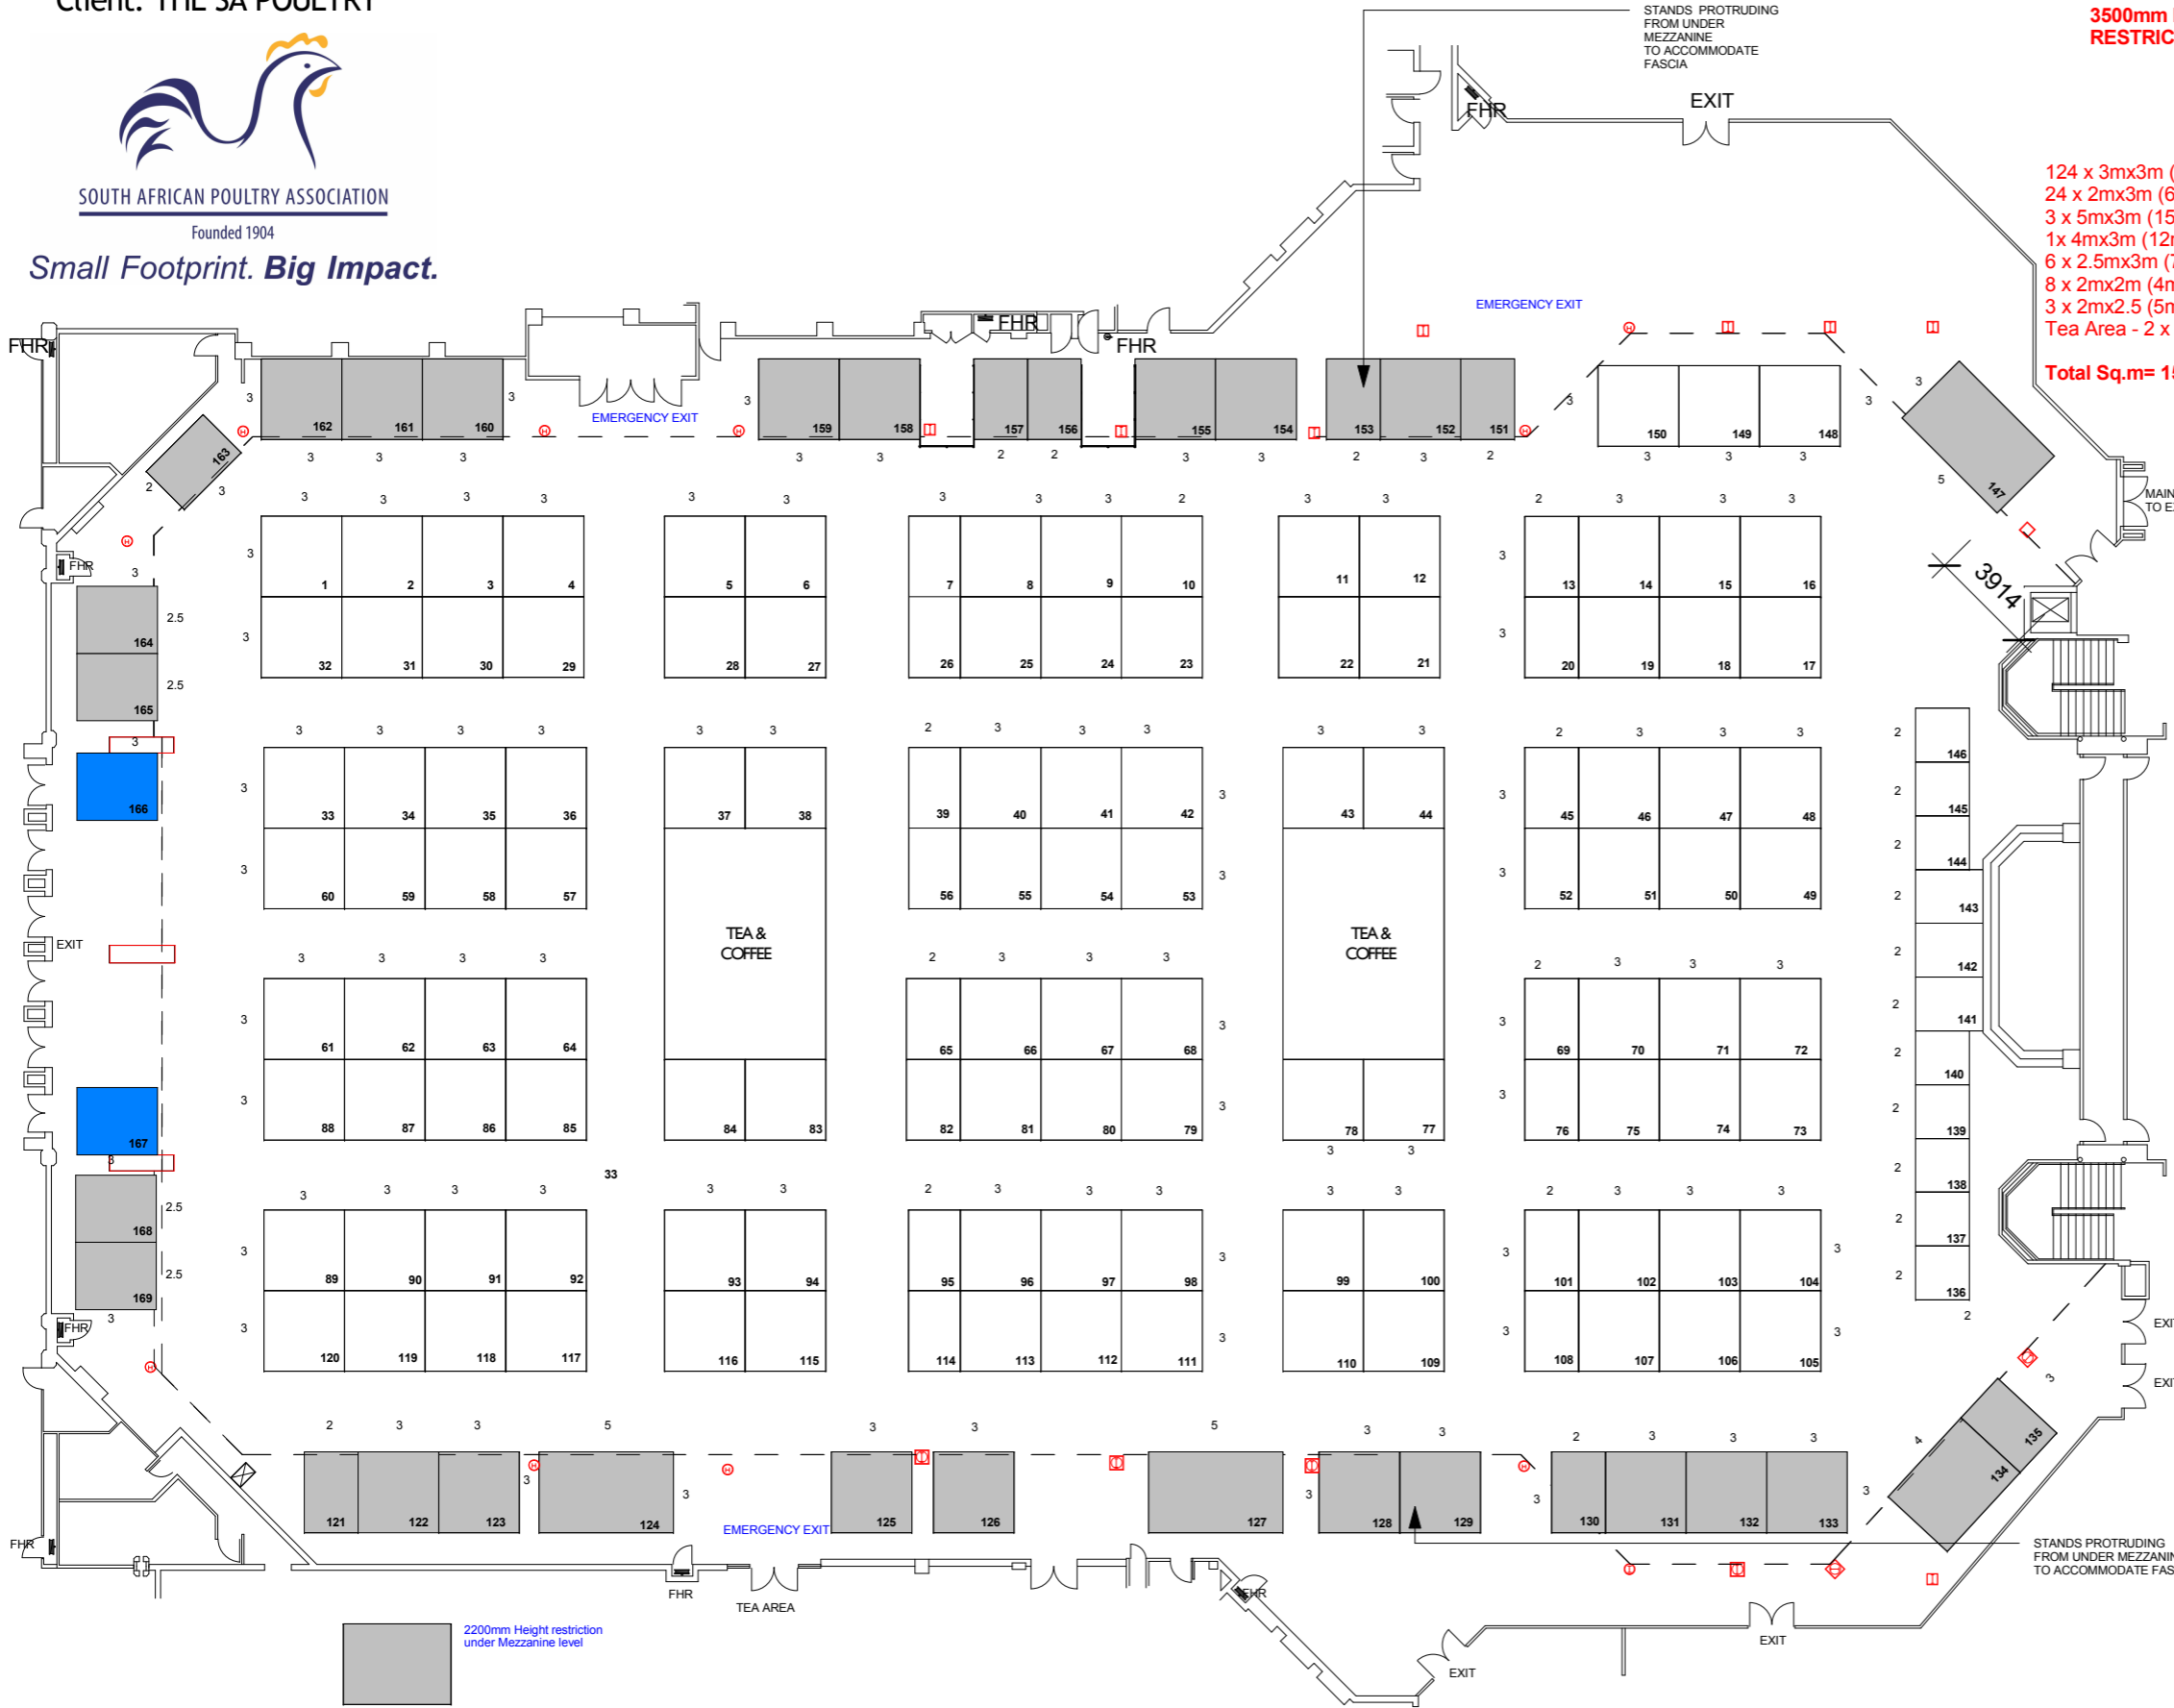

Client: THE SA POULTRY

SOUTH AFRICAN POULTRY ASSOCIATION

Founded 1904

Small Footprint. Big Impact.

Going beyond the ordinary

3500mm HEIGHT RESTRICTION

- 124 x 3m x 3m (9m²) = 1116m²
- 24 x 2m x 3m (6m²) = 144m²
- 3 x 5m x 3m (15m²) = 45m²
- 1 x 4m x 3m (12m²) = 12m²
- 6 x 2.5m x 3m (7.5m²) = 45m²
- 8 x 2m x 2m (4m²) = 32m²
- 3 x 2m x 2.5 (5m²) = 15m²
- Tea Area - 2 x 6m x 8.6m (51.6m²) = 103.2m²

Total Sq.m= 1512.2m²

- CLIENT: SAPA
- SHOW: AVI AFRICA 2018
- VENUE: EMPEROR'S PALACE CENTRE COURT ...
- STAND NO: ...
- DESIGNER: KYLE
- RG: GILL
- DATE: 2017/10/26 03:28:17 PM

PLEASE NOTE: MAIN PASSAGES ARE 2600mm WIDE

Unit 17 Newport Business Park, within Kya Sand Business Park Mica & Quartz Roads, Kya Sand Ext 101 P O Box 365, Douglasdale, 2165

PAGE NO: CG002